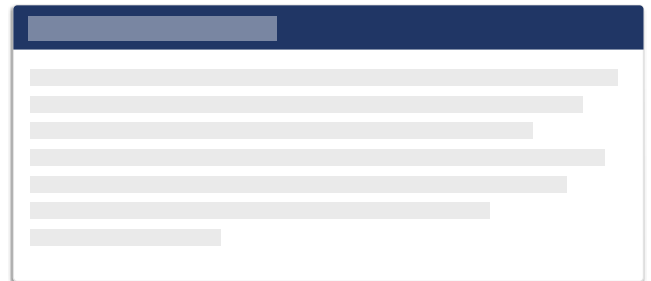

Sidebar Card